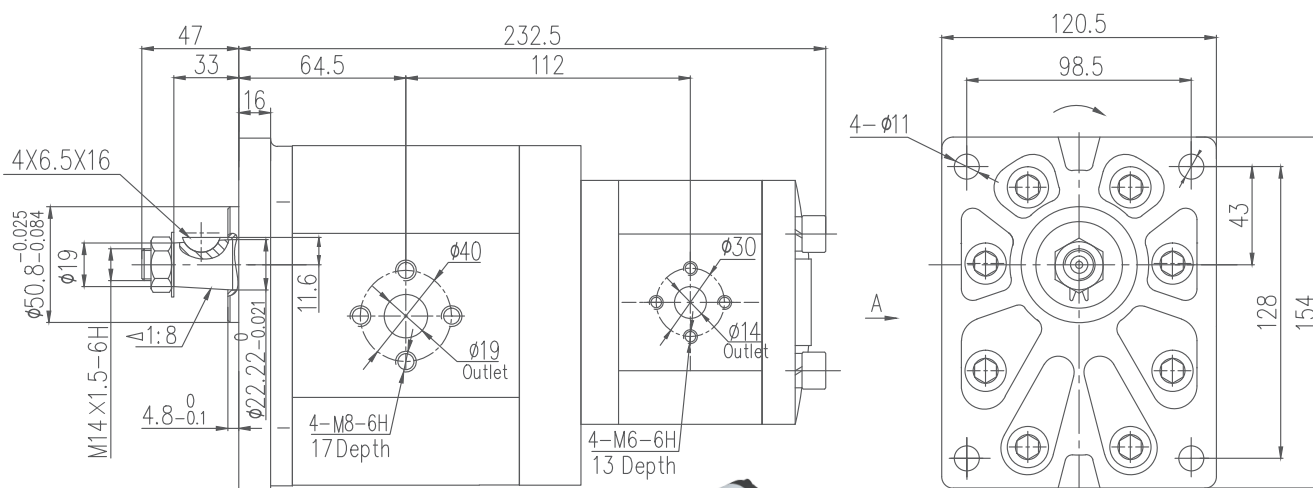

3ADPF/DL**T40S14***

Displacement(ml/r)	22	26	34	39	43	51	60	70
L3 / L4	80.0	83.0	88.5	92.5	95.0	101.0	107.5	114.5
L	128.5	131.5	137.0	141.0	143.5	149.5	156.0	163.0
L1	65.5	67.0	69.8	71.8	73.0	76.0	79.3	82.8

Dimensions

3ADPF/DL**S70D12*****

Displacement(ml/r)	22	26	34	39	43	51	60	70
L3 / L4	80.0	83.0	88.5	92.5	95.0	101.0	107.5	114.5
L	128.5	131.5	137.0	141.0	143.5	149.5	156.0	163.0
L1	65.5	67.0	69.8	71.8	73.0	76.0	79.3	82.8

Dimensions