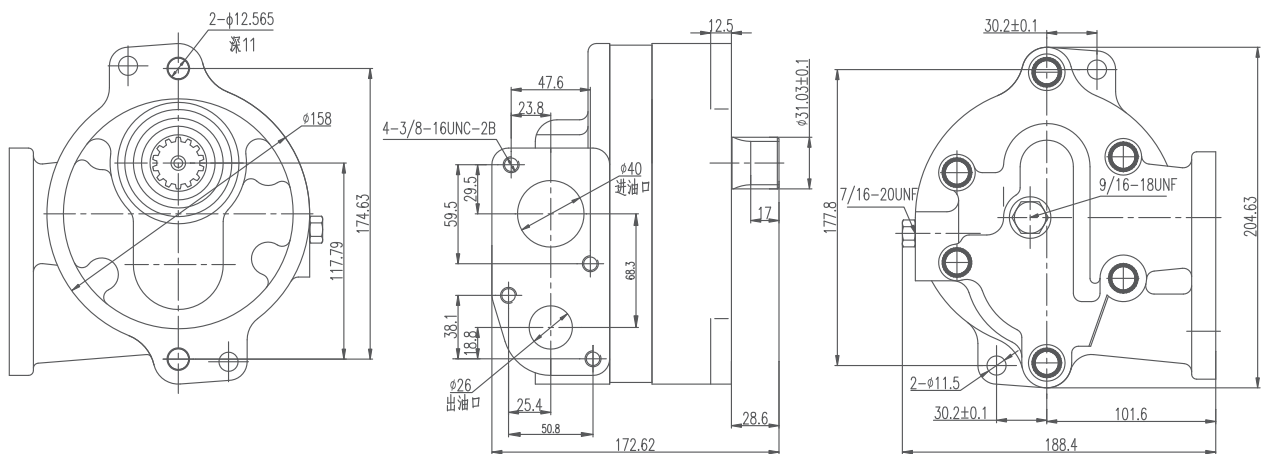

2P9239/3G4768 Cat Pumps

2P9239 Dimensions

3G4768 Dimensions