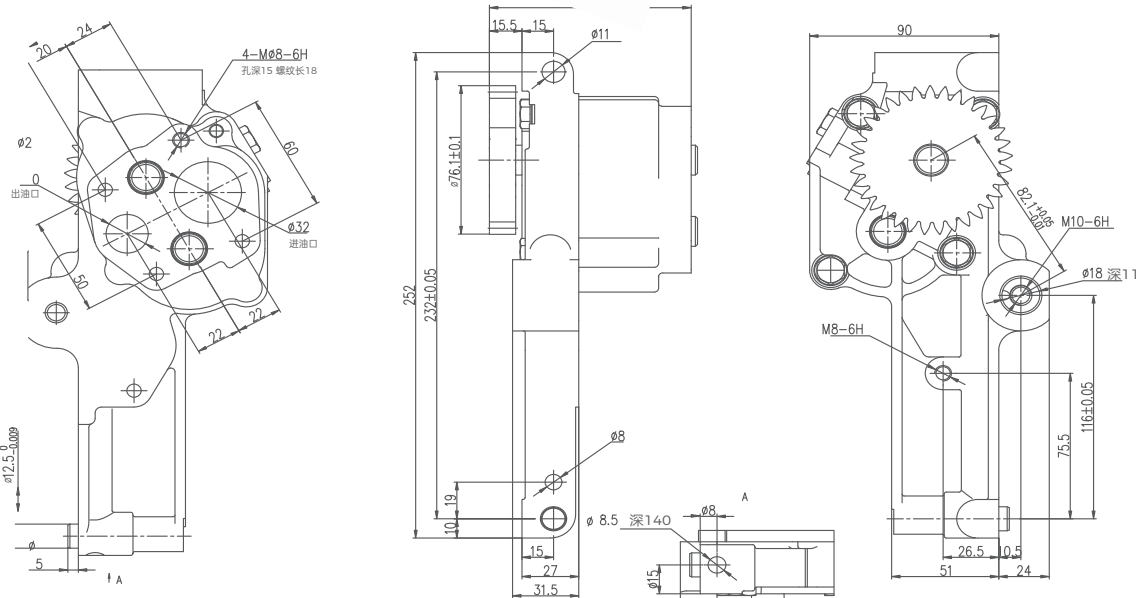

## 1192924/9P9610 Cat Pumps

### 1192924 Dimensions

### 9P9610 Dimensions