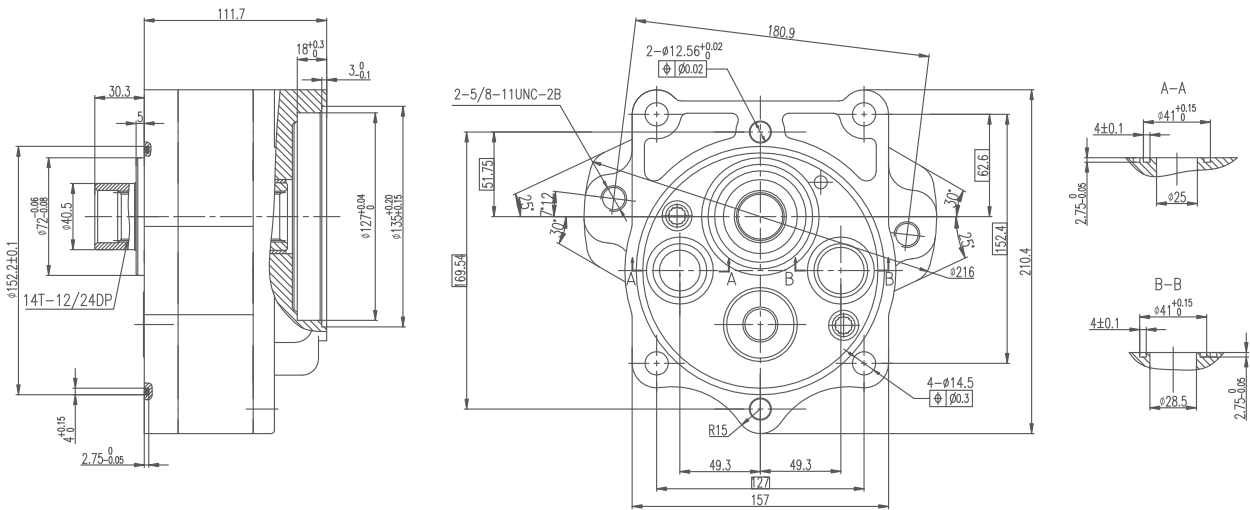

7S4629/7G4856 Cat Pumps

7S4629 Dimensions

7G4856 Dimensions