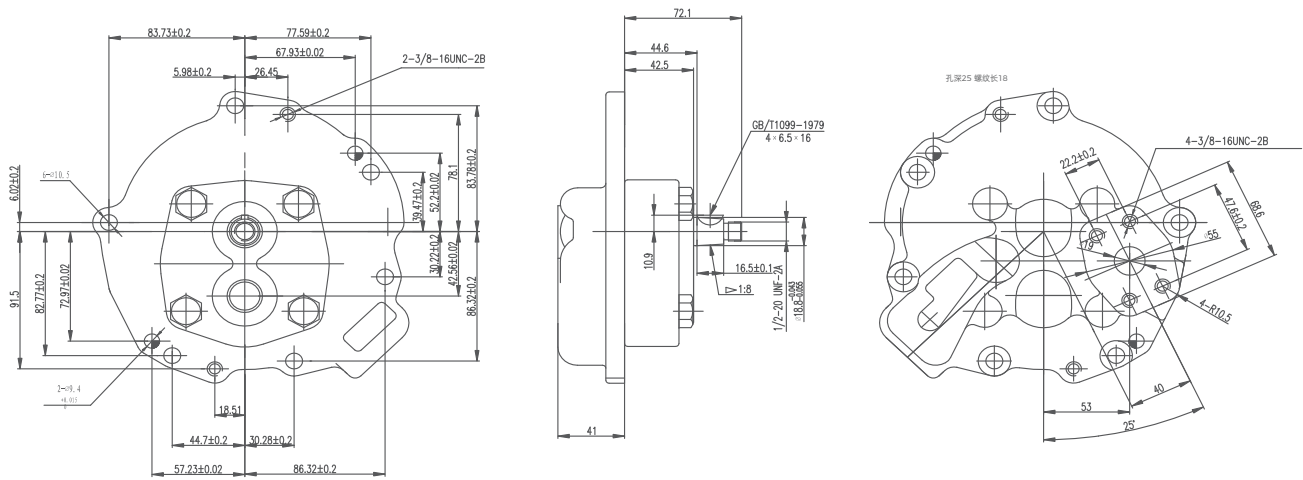

5M7864/3P6814/3P6816 Cat Pumps

5M7864 Dimensions

3P6814 / 3P6816 Dimensions