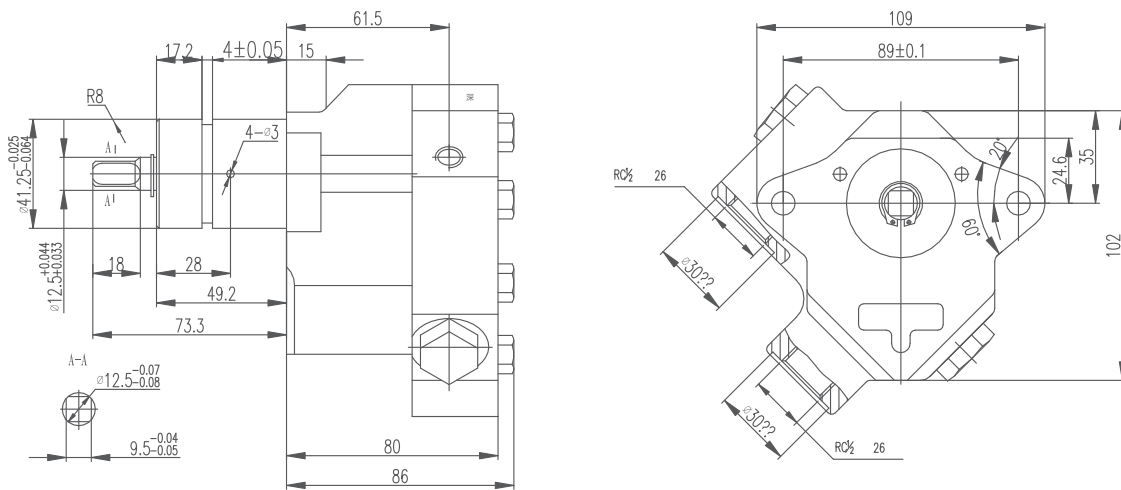

3N2078/3S4386 Cat Pumps

3N2078 Dimensions

3S4386 Dimensions